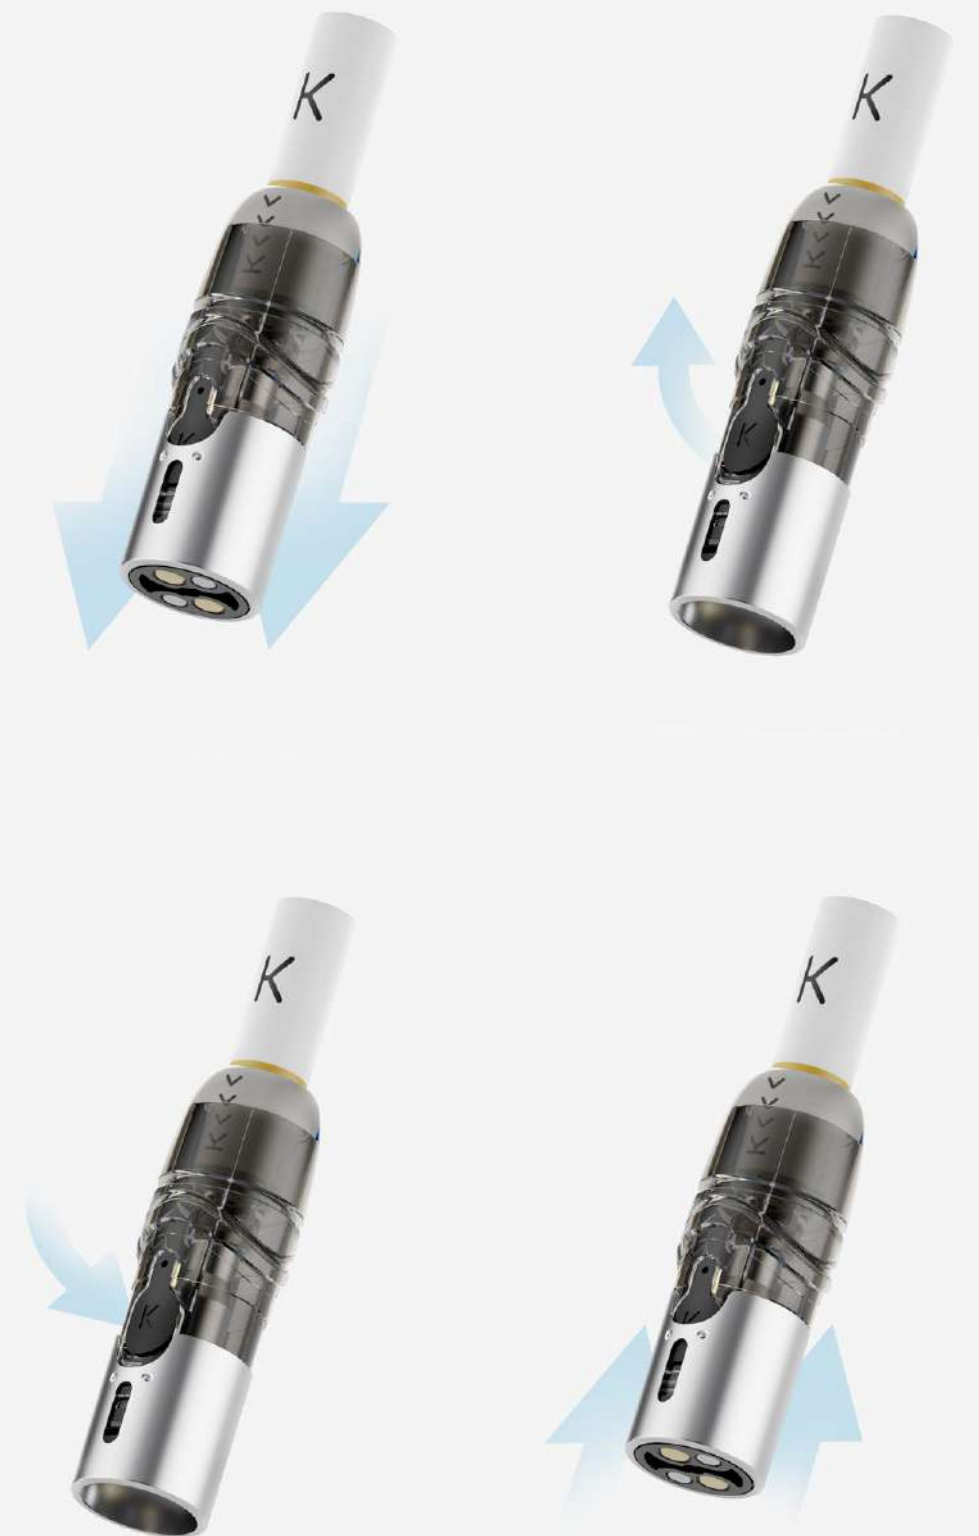

Nuovo sistema di riempimento

Pod Ricaricabile per KIWI 2

Pod con Mesh Coil: 0.8 Ohm
Capienza Pod: 1.8 ml
Nuova funzione: **Child Proof**
Temperatura di lavoro: 0°C~45°C